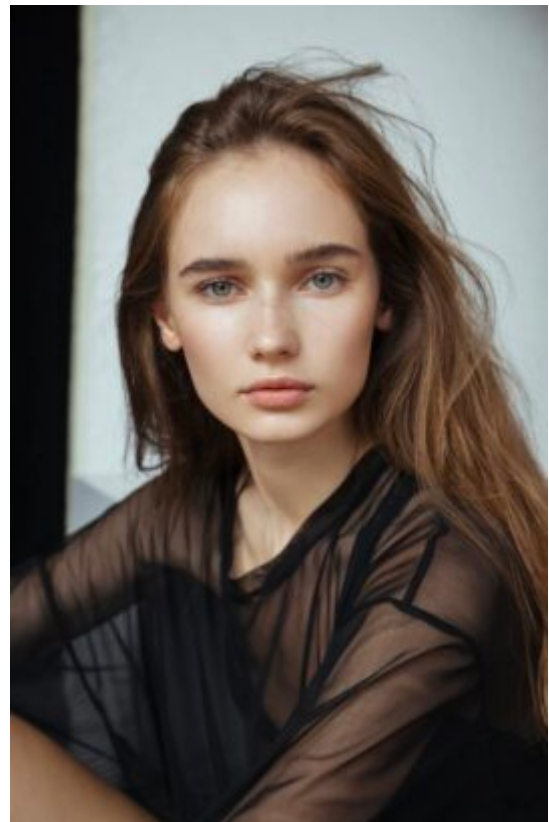

## Chloe Bozhanova

180 | 83 / 60 / 93 / 40 | Light Brown / Green Gray

# TRUE MODELS

**Chloe Bozhanova**

180 | 83 / 60 / 93 / 40 | Light Brown / Green Gray