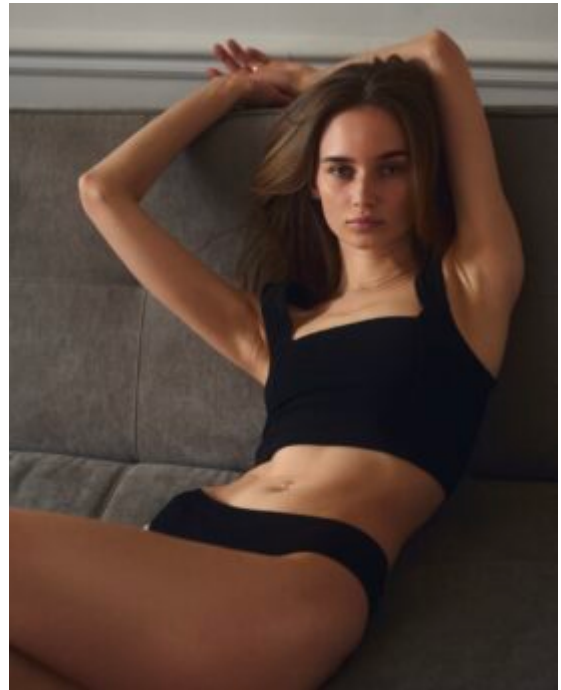

## Chloe Bozhanova

180 | 83 / 60 / 93 / 40 | Light Brown / Green Gray

# TRUE MODELS

**Chloe Bozhanova**

180 | 83 / 60 / 93 / 40 | Light Brown / Green Gray